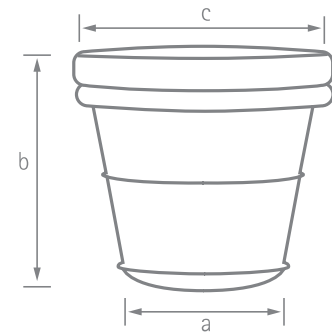

DIVERSIFIED ITEMS

FLOWER POTS

TECHNICAL DESCRIPTION

NTG flowerpots are available in different sizes and shapes, and come in plain or with a floral decoration. They come with a 10-year warranty.

CIRCULAR FLOWER POTS

| Model | a (mm) | b (mm) | c (mm) |
|-------|--------|--------|--------|
| CPF65 | 380 | 550 | 640 |
| CPF95 | 510 | 710 | 970 |

RECTANGULAR FLOWER POTS

RDP

RPF

| Model | a (mm) | b (mm) | c (mm) | d (mm) | e (mm) |
|--------|--------|--------|--------|--------|--------|
| RDP90 | 860 | 960 | 410 | 380 | 280 |
| RPF100 | 850 | 1 000 | 350 | 300 | - |